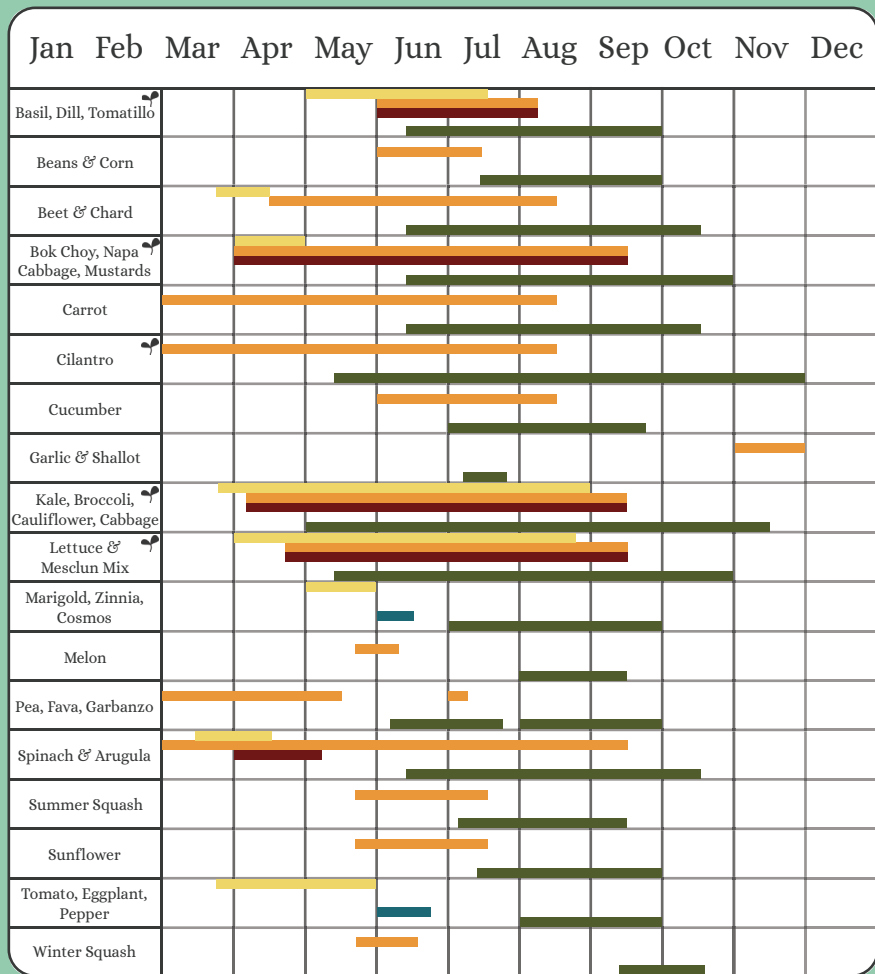

# LOCAL GARDENING SCHEDULE

## FOR ZONES 4-6

 Start Indoors

 Direct Sow

 Transplant

 Transplant Only

 Harvest

 Winter Microgreens

THE   
FARM COLLABORATIVE

Celebrate  
Earth Day  
Every Day!

Scan the QR code for  
resources, activities,  
news and updates!

Connected by Food. Guided by Nature. Rooted in Place.  
[www.thefarmcollaborative.org](http://www.thefarmcollaborative.org)